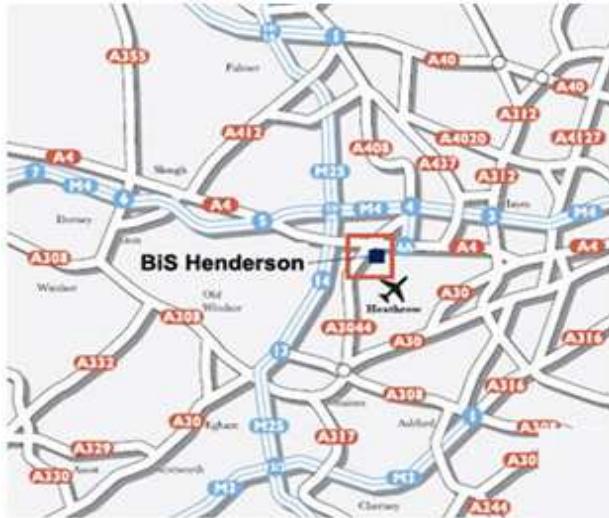

Directions To Heathrow Office

Directions to BiS Henderson, Abbey House, 450 Bath Road, Heathrow

BiS Henderson's Heathrow Office is situated within the Abbey Business Centre almost directly opposite the "Sheraton Heathrow Hotel" on the Bath Road. (Not the "Sheraton Skyline")

From M4 West

Exit junction 5. Take 3rd exit at roundabout onto A4 sign posted Colnbrook. Head towards London along A4 for approximately 3 miles. Pass over motorway and turn right at the traffic lights onto A3044 – sign posted M25 and Longford. Turn left at next roundabout. Through Longford village and Abbey House is on the left hand side opposite the "Heathrow Thistle Hotel".

From M4 East

Exit junction 4A onto M4 spur road towards Heathrow Terminals 1,2 & 3. At the roundabout at the end of the spur road take second exit towards Slough onto the A4. Travel for approximately 1 mile then turn left, immediately before "Total" Garage and McDonalds. Abbey House is situated on the right hand side opposite "Heathrow Thistle Hotel".

From M25

Exit junction 14 onto A3113 (Airport Way) towards Heathrow Terminal 4 and cargo. At next roundabout take 1st exit onto A3044 towards Colnbrook / Longford. At next roundabout turn right. Through Longford village and Abbey House is on the left hand side opposite the "Heathrow Thistle Hotel".