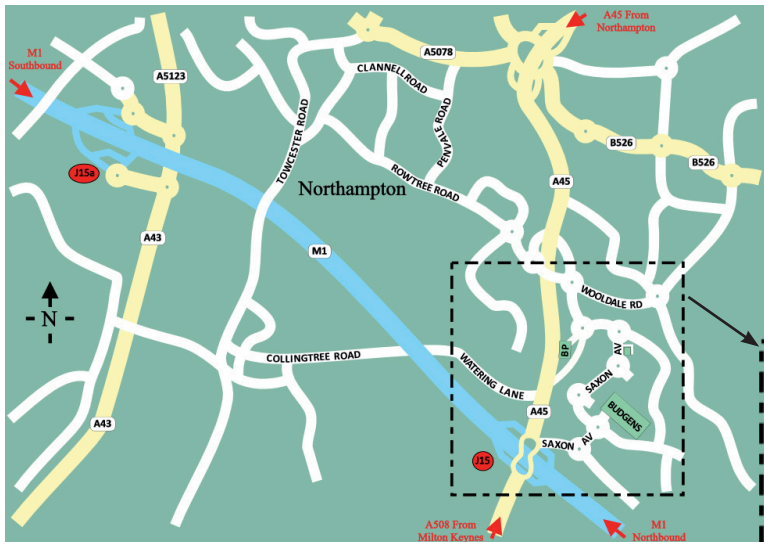

Directions from Grange Park:

At the first roundabout within Grange Park, with the Holiday Inn and Harvester on your right, take the first exit onto Saxon Avenue. First again at next roundabout (you will pass Budgens on your right). Straight on (1st exit) at the next roundabout. Left (1st exit) again at the next roundabout, (the Grange Park Inn Pub will be on your right). Half way along this road turn right into Grange Park Court. Turn right again into the car park. BiS Henderson occupies the ground floor of the second building.

From A45 (Northampton/Wellingborough):

Before you arrive at Junction 15 of the M1, take the exit to 'Services, Grange Park' and keep to the left lane. At the first roundabout, take the second exit towards Grange Park. At the next roundabout, take the second exit (right). Turn left into Grange Park Court before you reach the next roundabout. Turn right into the carpark, BiS Henderson are located on the ground floor of the Second Building.

By Rail:

Northampton Station is 4 miles away (10 minutes by taxi).

Milton Keynes Station is 18 miles away (20 minutes by taxi) For train times call 08457 48 49 50 or visit www.nationalrail.co.uk.

By Air:

Luton Airport is 36 miles away (40 minutes by taxi).

BiS Henderson
Grange Park Court
Roman Way
Northampton
NN4 5EA
Tel: 01604 876 345
Fax: 01604 876 355